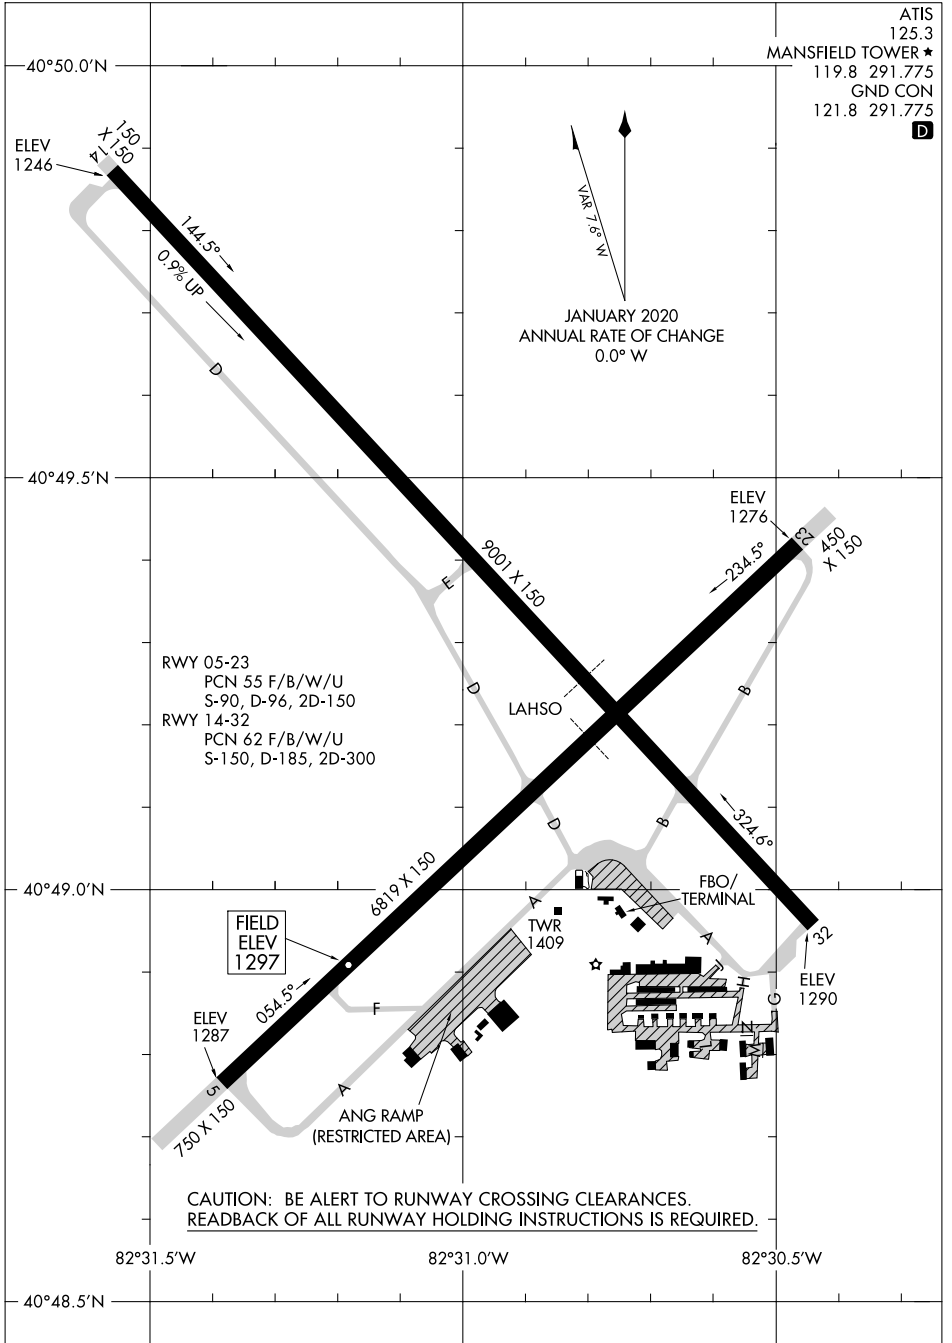

AIRPORT DIAGRAM

AL-860 (FAA)

MANSFIELD LAHM RGNL (MFD)
MANSFIELD, OHIO

ATIS 125.3
 MANSFIELD TOWER ★ 119.8 291.775
 GND CON 121.8 291.775

EC-2, 11 JUL 2024 to 08 AUG 2024

EC-2, 11 JUL 2024 to 08 AUG 2024

AIRPORT DIAGRAM

MANSFIELD, OHIO
MANSFIELD LAHM RGNL (MFD)